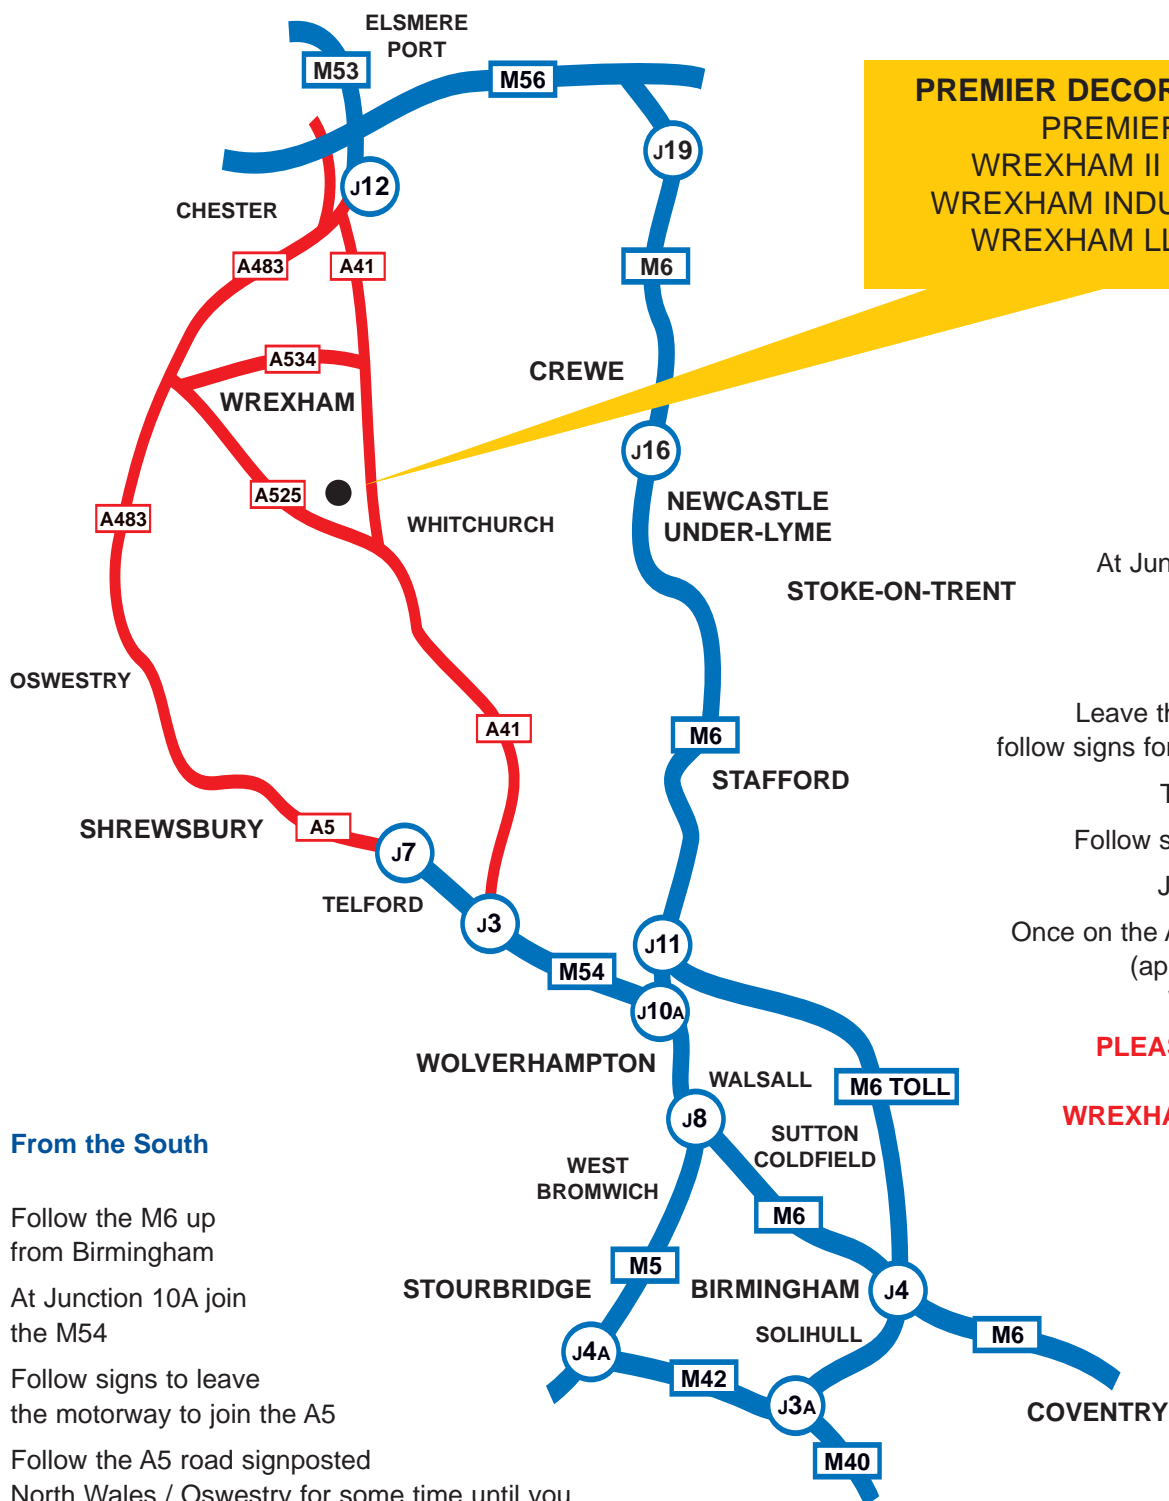

Premier HOW TO FIND US

NORTHERN SHOWROOM - WREXHAM

PREMIER DECORATIONS LIMITED
PREMIER HOUSE
WREXHAM II . OAK ROAD
WREXHAM INDUSTRIAL ESTATE
WREXHAM LL13 9PH . UK

From the North

Follow the M6 South
At Junction 19 leave the M6 and join the M56 signposted Runcorn, Chester, (M56) North Wales
Leave the M56 at Junction 15 and follow signs for M53 (Chester, Wrexham)
The M53 becomes the A55
Follow signs for A483 to Wrexham
Join the A483 from the A55
Once on the A483, take the second exit (approx. 10 miles) signposted Wrexham Industrial Estate

PLEASE SEE OVERLEAF FOR OUR LOCATION ON WREXHAM INDUSTRIAL ESTATE

From the South

Follow the M6 up from Birmingham
At Junction 10A join the M54
Follow signs to leave the motorway to join the A5
Follow the A5 road signposted North Wales / Oswestry for some time until you reach the roundabout that connects with the A483
Take the 2nd exit off this roundabout, signposted Wrexham
Follow the road for approx. 15 miles until you reach the sign for Wrexham Industrial Estate
Leave A483 and continue to follow Wrexham Industrial Estate Signs

PLEASE SEE OVERLEAF FOR OUR LOCATION ON THE WREXHAM INDUSTRIAL ESTATE