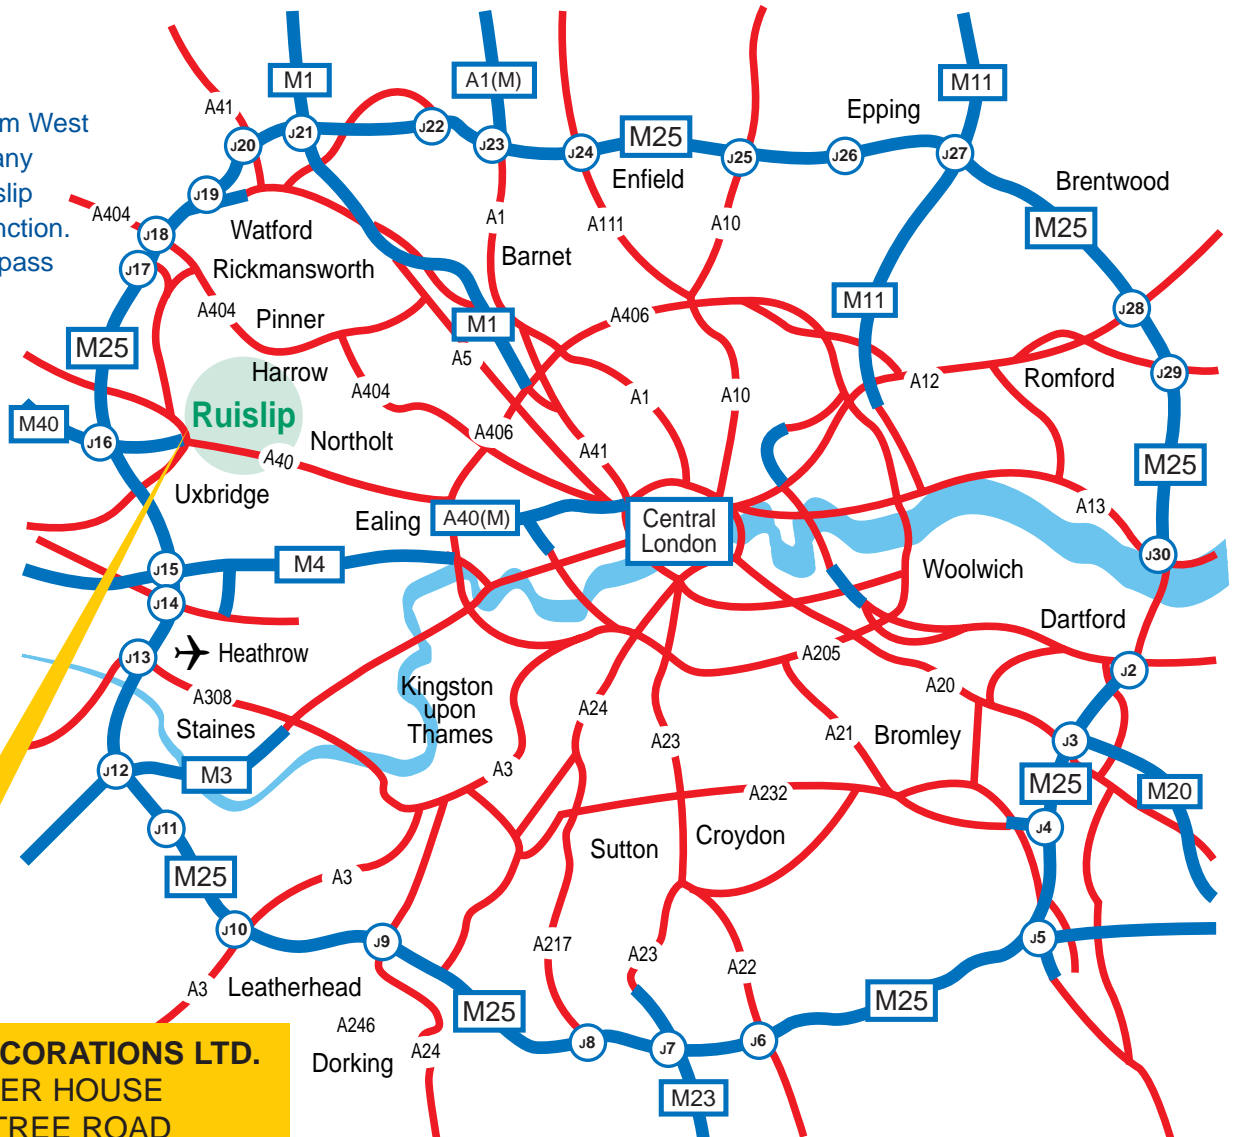

Premier HOW TO FIND US

SOUTHERN SHOWROOM - RUISLIP

PLEASE NOTE:

When travelling from West and North, ignore any other signs for Ruislip before specified junction. ENSURE that you pass Northolt Airport on your left, before leaving A40.

PREMIER DECORATIONS LTD.
PREMIER HOUSE
BRAINTREE ROAD
RUISLIP . MIDDLESEX
HA4 0EJ . UK

By car from London

Take A40 out of town towards Oxford
Exit A40 at the Polish War Memorial, turning right onto West End Road (B4180) signposted Ruislip
Take a right turn at the traffic lights into Station Approach
At the next set of traffic lights, take a left into Victoria Road
Pass Focus DIY on your left, then take the next left into Braintree Road
Premier House is on the left just before you reach the industrial estate

By car from the West or North

From M25, Junction 16, take M40 towards London (shortly afterwards this becomes the A40)
Exit A40 at the Polish War Memorial, turning left onto West End Road (B4180) signposted Ruislip
Take a right turn at the traffic lights into Station Approach
At the next set of traffic lights, take a left into Victoria Road
Pass Focus DIY on your left, then take the next left into Braintree Road
Premier House is on the left just before you reach the industrial estate

**PLEASE SEE OVERLEAF FOR DETAILED MAP
SHOWING EXACT LOCATION OF PREMIER**

Premier HOW TO FIND US

SOUTHERN SHOWROOM - RUISLIP

ATTACH REPS.
 LABEL WITH
 TEL. No.

By Train: OPTION 1

The nearest Station to the office and showroom is South Ruislip this is on the Central Line (underground) and also on the Chiltern Line (British Rail) - Marylebone to Aylesbury route