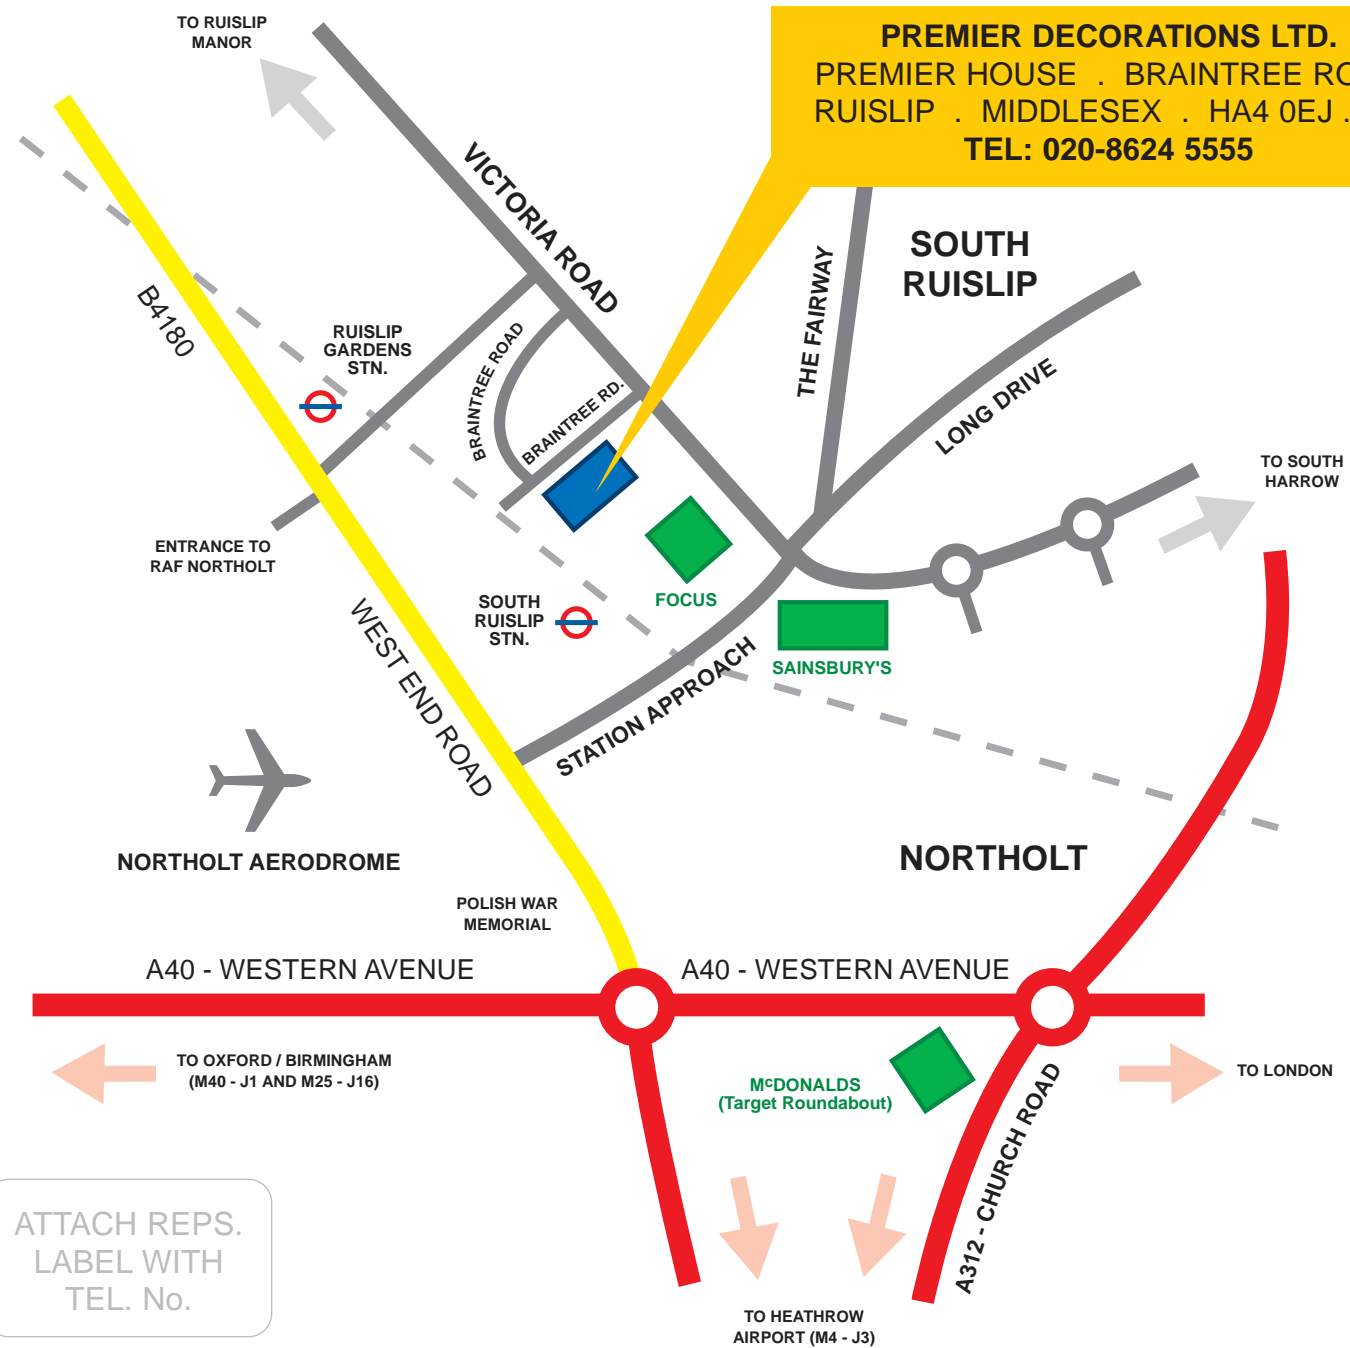

PREMIER DECORATIONS LTD.
PREMIER HOUSE
BRAINTREE ROAD
RUISLIP . MIDDLESEX
HA4 0EJ . UK

By car from London

Take A40 out of town towards Oxford
Exit A40 at the Polish War Memorial, turning right onto West End Road (B4180) signposted Ruislip
Take a right turn at the traffic lights into Station Approach
At the next set of traffic lights, take a left into Victoria Road
Pass Focus DIY on your left, then take the next left into Braintree Road
Premier House is on the left just before you reach the industrial estate

By car from the West or North

From M25, Junction 16, take M40 towards London (shortly afterwards this becomes the A40)
Exit A40 at the Polish War Memorial, turning left onto West End Road (B4180) signposted Ruislip
Take a right turn at the traffic lights into Station Approach
At the next set of traffic lights, take a left into Victoria Road
Pass Focus DIY on your left, then take the next left into Braintree Road
Premier House is on the left just before you reach the industrial estate

**PLEASE SEE OVERLEAF FOR DETAILED MAP
SHOWING EXACT LOCATION OF PREMIER**

Premier HOW TO FIND US

SOUTHERN SHOWROOM - RUISLIP

ATTACH REPS.
 LABEL WITH
 TEL. No.

By Train: OPTION 1

The nearest Station to the office and showroom is South Ruislip this is on the Central Line (underground) and also on the Chiltern Line (British Rail) - Marylebone to Aylesbury route

By Train: OPTION 2

Ruislip Manor Station is on the Metropolitan Line (underground)

The office is situated approx. 15 min. walk away from both stations. If you wish to be met from the station, please arrange with your sales account manager prior to your appointment.